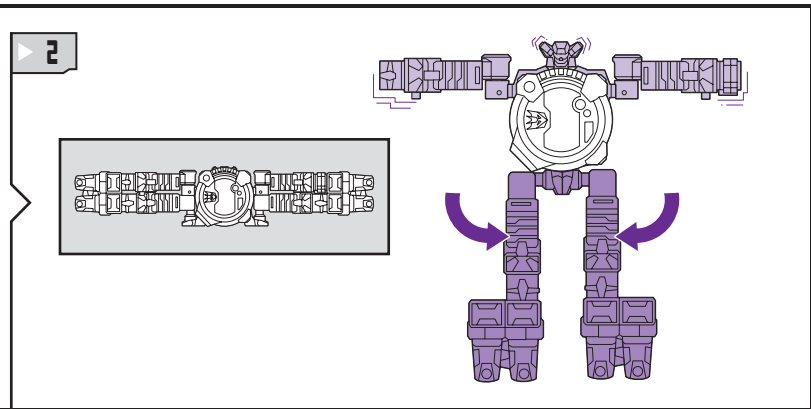

# TRANSFORMERS

AGES 5+

83762/81056 Asst.

**DECEPTICON**  
MIDNIGHTER XR-4™

TRANSFORMERS.COM

NOTE: Some parts are made to detach if excessive force is applied and are designed to be reattached if separation occurs. Adult supervision may be necessary for younger children.

## CHANGING TO ROBOT

REVERSE ORDER OF INSTRUCTIONS TO  
CONVERT BACK INTO WATCH.