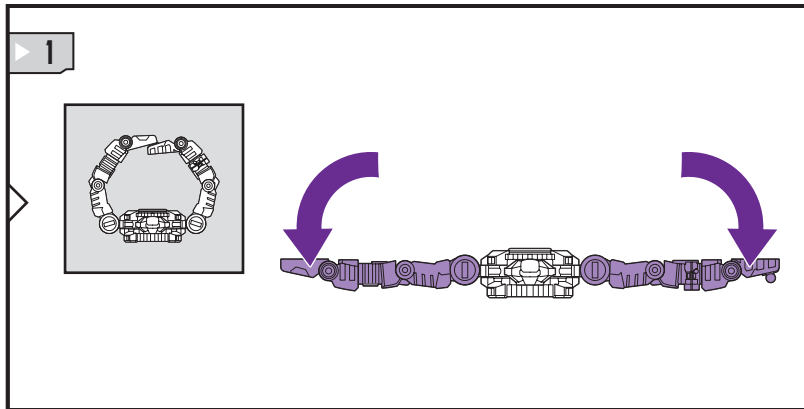

# TRANSFORMERS

AGES 5+

83762/81056 Asst.

**DECEPTICON**  
MIDNIGHTER XR-4™

TRANSFORMERS.COM

NOTE: Some parts are made to detach if excessive force is applied and are designed to be reattached if separation occurs. Adult supervision may be necessary for younger children.

## CHANGING TO ROBOT

REVERSE ORDER OF INSTRUCTIONS TO  
CONVERT BACK INTO WATCH.