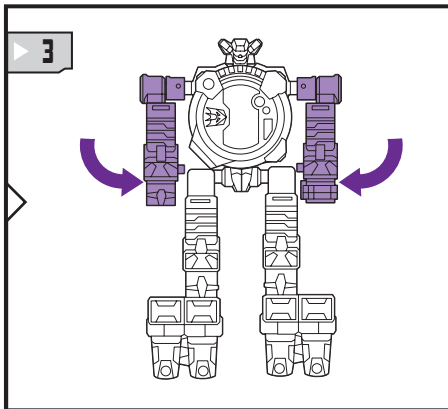

# TRANSFORMERS

AGES 5+

83762/81056 Asst.

**DECEPTICON**  
MIDNIGHTER XR-4™

TRANSFORMERS.COM

NOTE: Some parts are made to detach if excessive force is applied and are designed to be reattached if separation occurs. Adult supervision may be necessary for younger children.

## CHANGING TO ROBOT

REVERSE ORDER OF INSTRUCTIONS TO  
CONVERT BACK INTO WATCH.