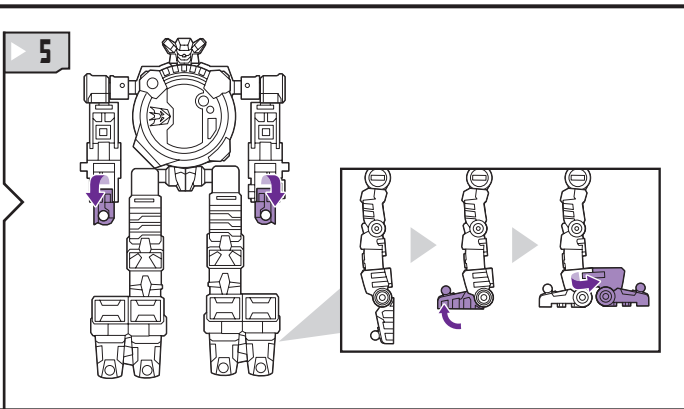

# TRANSFORMERS

AGES 5+

83762/81056 Asst.

**DECEPTICON**  
MIDNIGHTER XR-4™

TRANSFORMERS.COM

NOTE: Some parts are made to detach if excessive force is applied and are designed to be reattached if separation occurs. Adult supervision may be necessary for younger children.

## CHANGING TO ROBOT

REVERSE ORDER OF INSTRUCTIONS TO  
CONVERT BACK INTO WATCH.