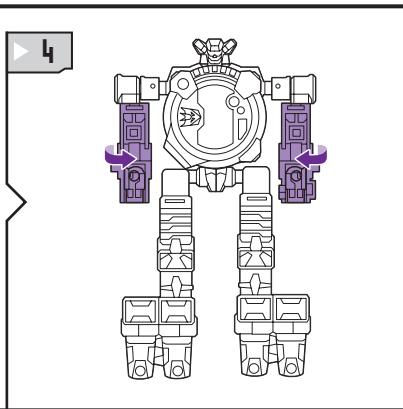

# TRANSFORMERS

AGES 5+

83762/81056 Asst.

**DECEPTICON**  
MIDNIGHTER XR-4™

TRANSFORMERS.COM

NOTE: Some parts are made to detach if excessive force is applied and are designed to be reattached if separation occurs. Adult supervision may be necessary for younger children.

## CHANGING TO ROBOT

REVERSE ORDER OF INSTRUCTIONS TO  
CONVERT BACK INTO WATCH.